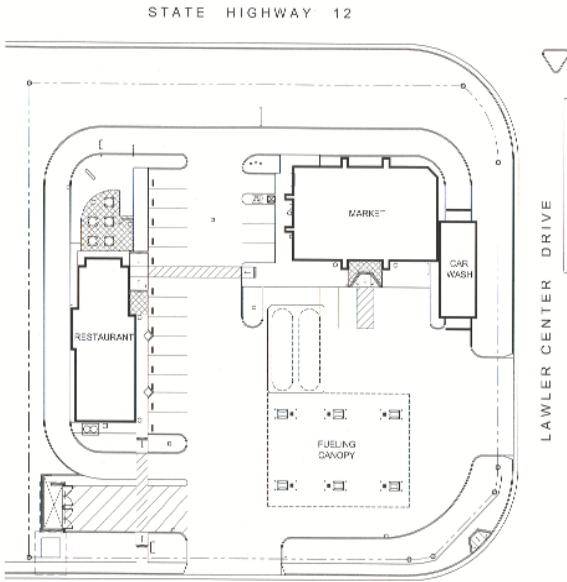

Popeyes/Togo's/ Baskin-Robbins/Tesoro Gas/ C-Store Suisun City, California

Located adjacent to Highway 12, this site was maximized to accommodate a variety of consumer needs. The c-store adjacent to the fuel dispensers includes a Togo's/Baskin-Robbins in addition to the standard convenience store fare. The building design was tied into the prototypical Popeye's Chicken QSR located next door. The circulation was designed to avoid conflict between the car wash and QSR Drive-thru traffic.