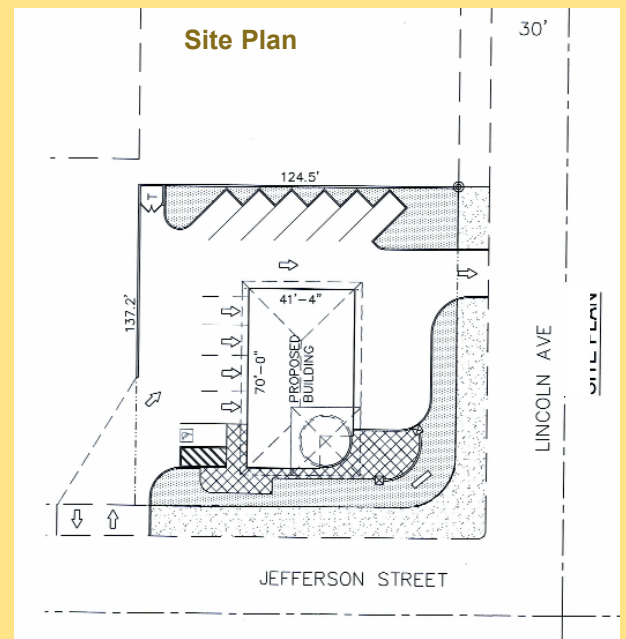

ARC Inc. is working with SpeedDee to expand their operations in the Bay Area. The City of Napa is requiring special design guideline at this very important intersection. A tower was added and the building designed with indigenous vernacular found in the wine country.